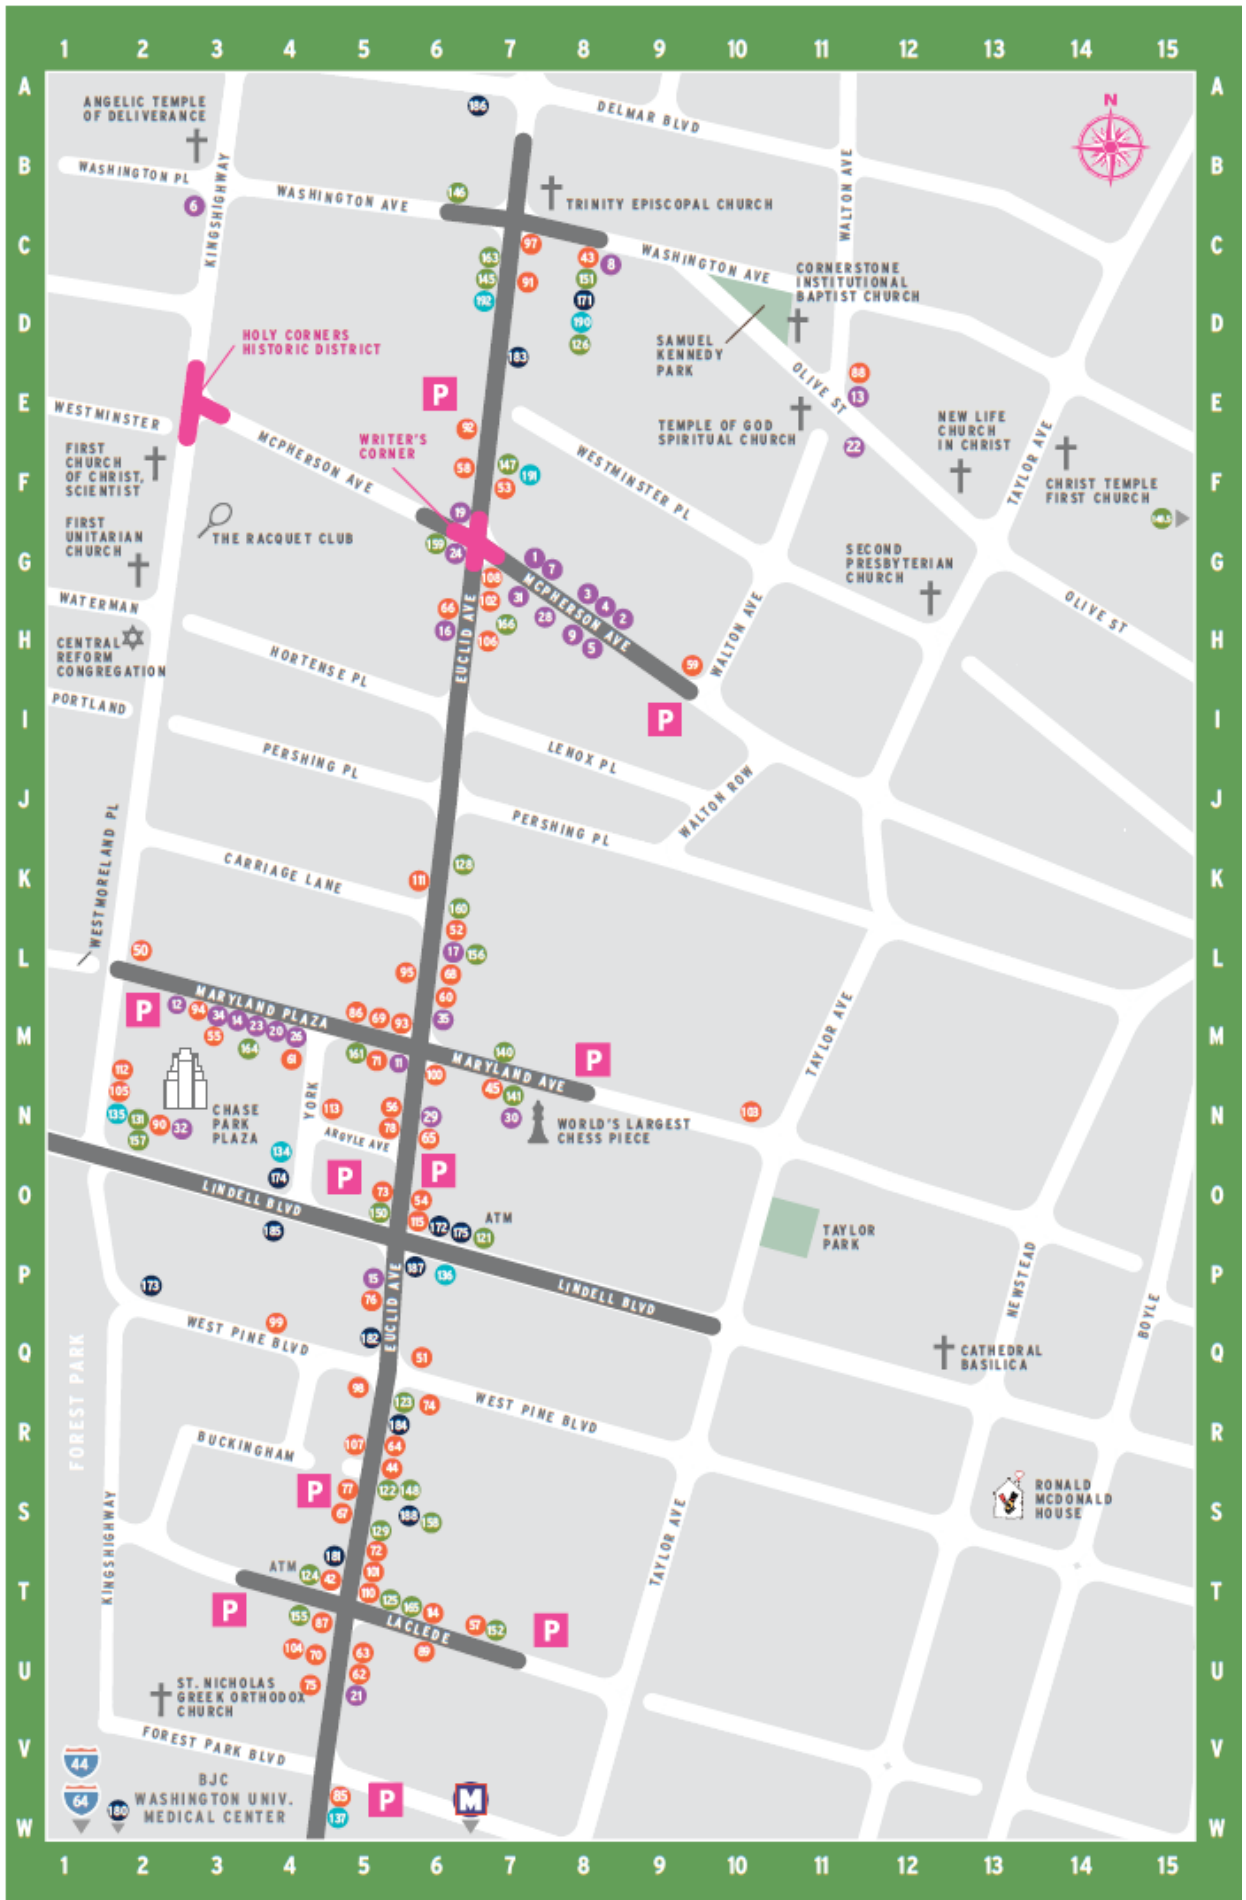

2024 Central West End Map + Directory

- ANTIQUES | FURNITURE
GALLERIES | APPAREL
SHOPS | CINEMAS
- SERVICES | SALONS | SPAS
- 🚏 METROLINK
- COFFEE | GROCERY
DINING | BARS
- FITNESS | HOSPITALS
PHARMACY
- 🅑 PARKING
- HOTELS | ORGANIZATIONS
- 🚗 TAXI
- COMMERCIAL DISTRICTS