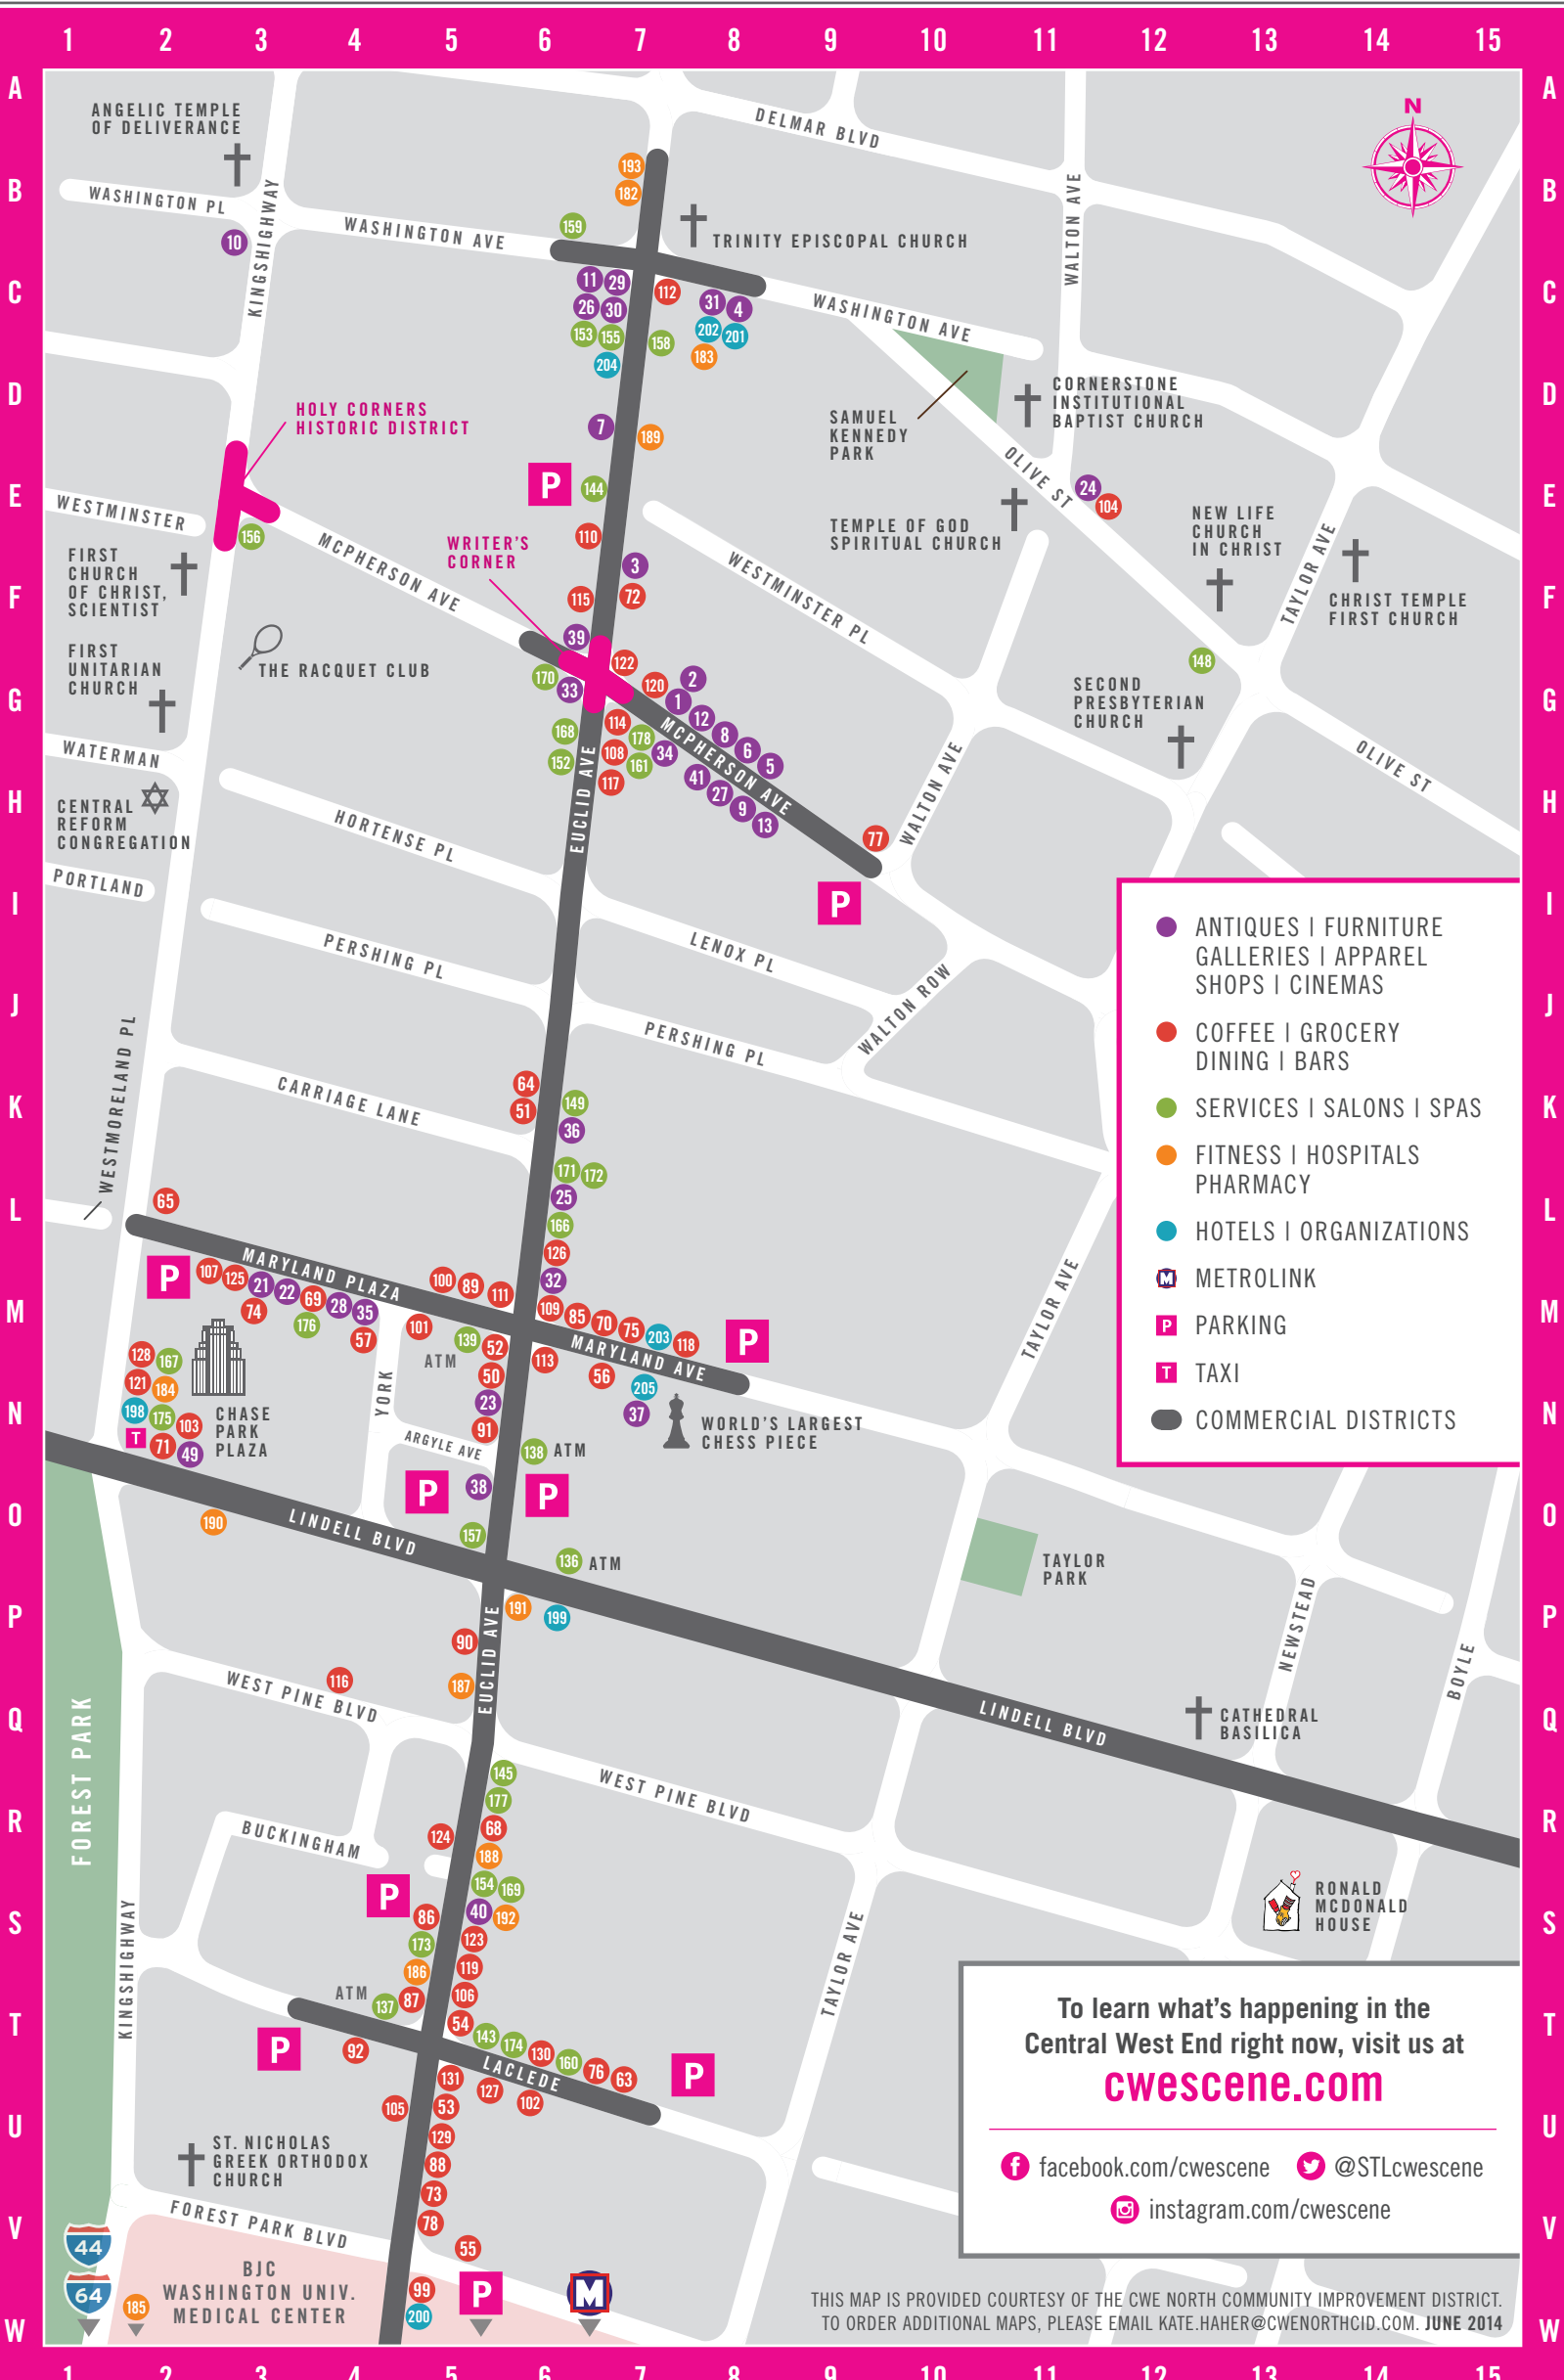

# CENTRAL WEST END

THE BEST OF URBAN ECLECTIC

OVER 125 GREAT REASONS TO VISIT.

FOOD. DRINK. SHOPPING. ENTERTAINMENT.

- ANTIQUES | FURNITURE GALLERIES | APPAREL SHOPS | CINEMAS
- COFFEE | GROCERY DINING | BARS
- SERVICES | SALONS | SPAS
- FITNESS | HOSPITALS PHARMACY
- HOTELS | ORGANIZATIONS
- M METROLINK
- P PARKING
- T TAXI
- COMMERCIAL DISTRICTS

To learn what's happening in the Central West End right now, visit us at [cwescene.com](http://cwescene.com)

[facebook.com/cwescene](https://www.facebook.com/cwescene)   
 [@STLcwescene](https://twitter.com/STLcwescene)  
[instagram.com/cwescene](https://www.instagram.com/cwescene)

THIS MAP IS PROVIDED COURTESY OF THE CWE NORTH COMMUNITY IMPROVEMENT DISTRICT. TO ORDER ADDITIONAL MAPS, PLEASE EMAIL [KATE.HAHER@CWENORTHCID.COM](mailto:kate.haher@cwenorthcid.com). JUNE 2014